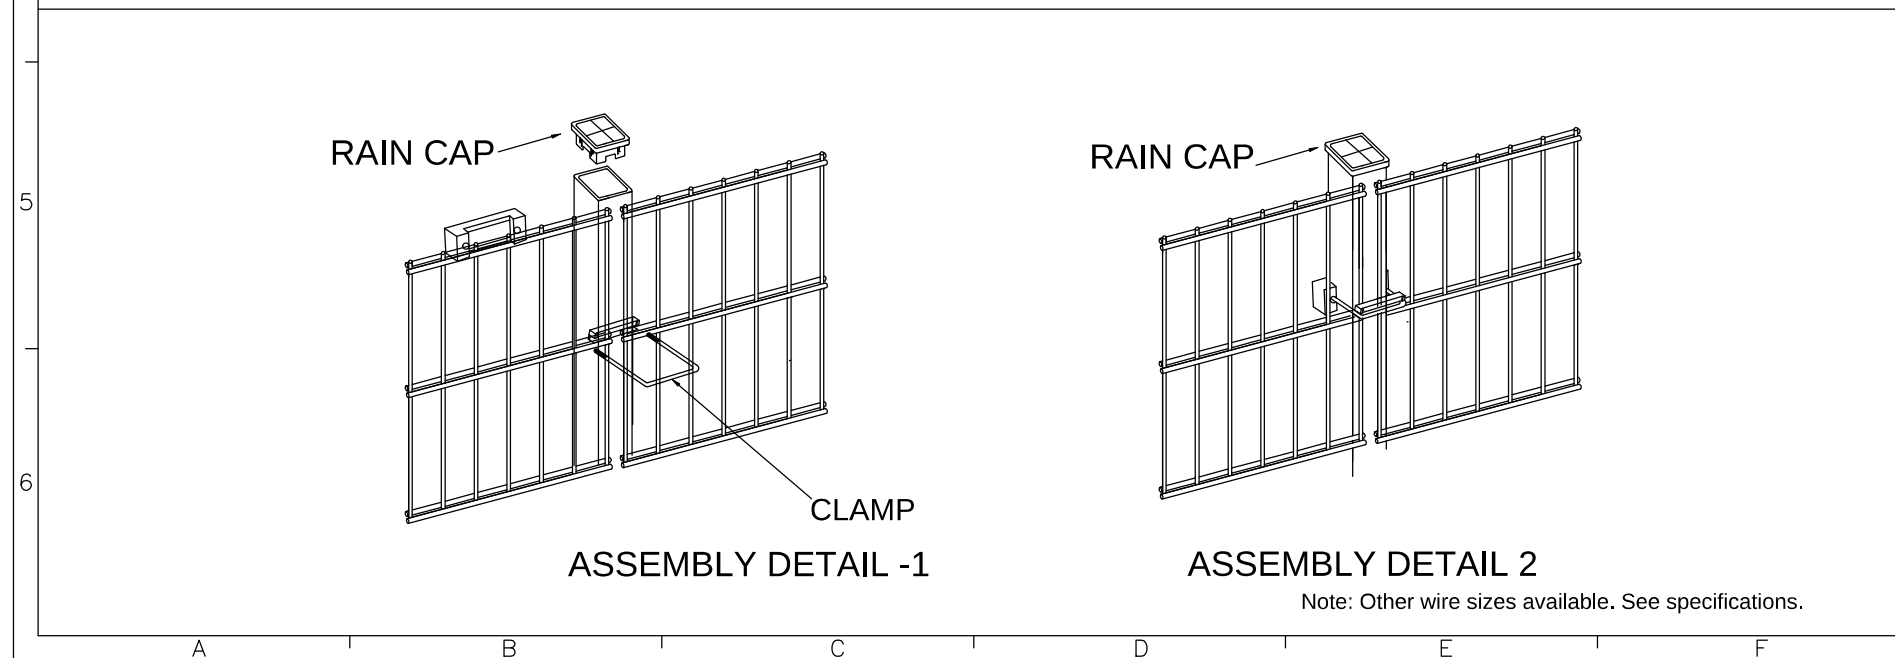

Note: 2.03m x 2.50m panel shown. Other sizes available

**Available sizes:**

Up to 3.0m high and 3.0m wide

Inquire for custom sizes

**Mesh sizes:**

50mm x 200mm

**Wire diameters:**

Horizontal/Vertical/Horizontal  
 5.0mm/4.0mm/5.00m  
 6.0mm/5.0mm/6.00m  
 8.0mm/6.0mm/8.00m

**Surface treatments:**

Galvanized  
 Galvanized + PVC coating  
 Galvanized + powder coat

[www.Groupe4S.ca](http://www.Groupe4S.ca)

4S Double Wire Mesh  
 Typical 2.0m High Panel Shown

FENCE	4S Double Wire
DATE	2023 - 04 - 29