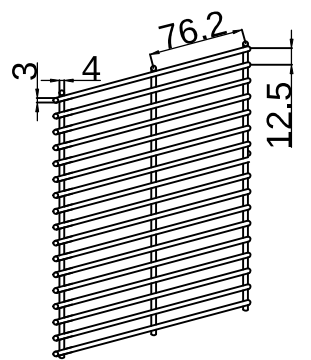

Note: 2.90m x 2.00m panel shown. Other sizes available

Available sizes:

Up to 3.0m high and 3.0m wide
 Inquire for custom sizes

Mesh sizes:

- 12mm x 76.2mm
- 25mm x 76.2mm
- 50mm x 76.2mm

Wire diameters:

- 3.0mm
- 4.0mm
- 4.5mm
- 5.0mm

Surface treatments:

- Galvanized
- Galvanized + PVC coating
- Galvanized + powder coat

MESH DETAILS

Note: Other mesh and wire sizes available. See specifications.

www.Groupe4S.ca

4S High Security
 Typical 2.0m High Panel Shown