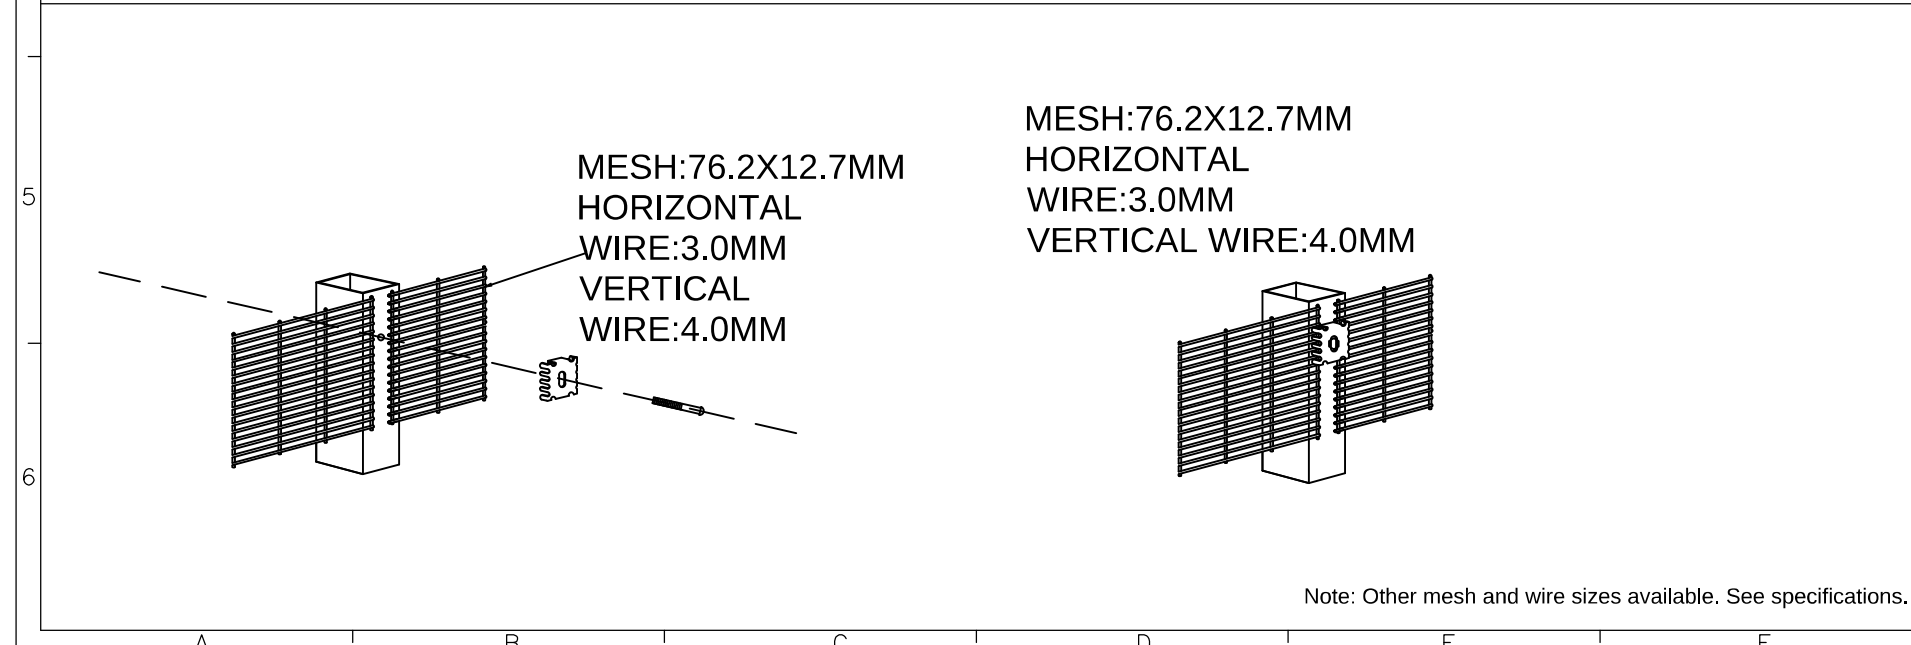

Note: 2.90m x 2.00m panel shown. Other sizes available

Available sizes:

Up to 3.0m high and 3.0m wide
 Inquire for custom sizes

Mesh sizes:

- 12mm x 76.2mm
- 25mm x 76.2mm
- 50mm x 76.2mm

Wire diameters:

- 3.0mm
- 4.0mm
- 4.5mm
- 5.0mm

Surface treatments:

- Galvanized
- Galvanized + PVC coating
- Galvanized + powder coat

MESH DETAILS

Note: Other mesh and wire sizes available. See specifications.

www.Groupe4S.ca

4S High Security
 Typical 2.0m High Panel Shown